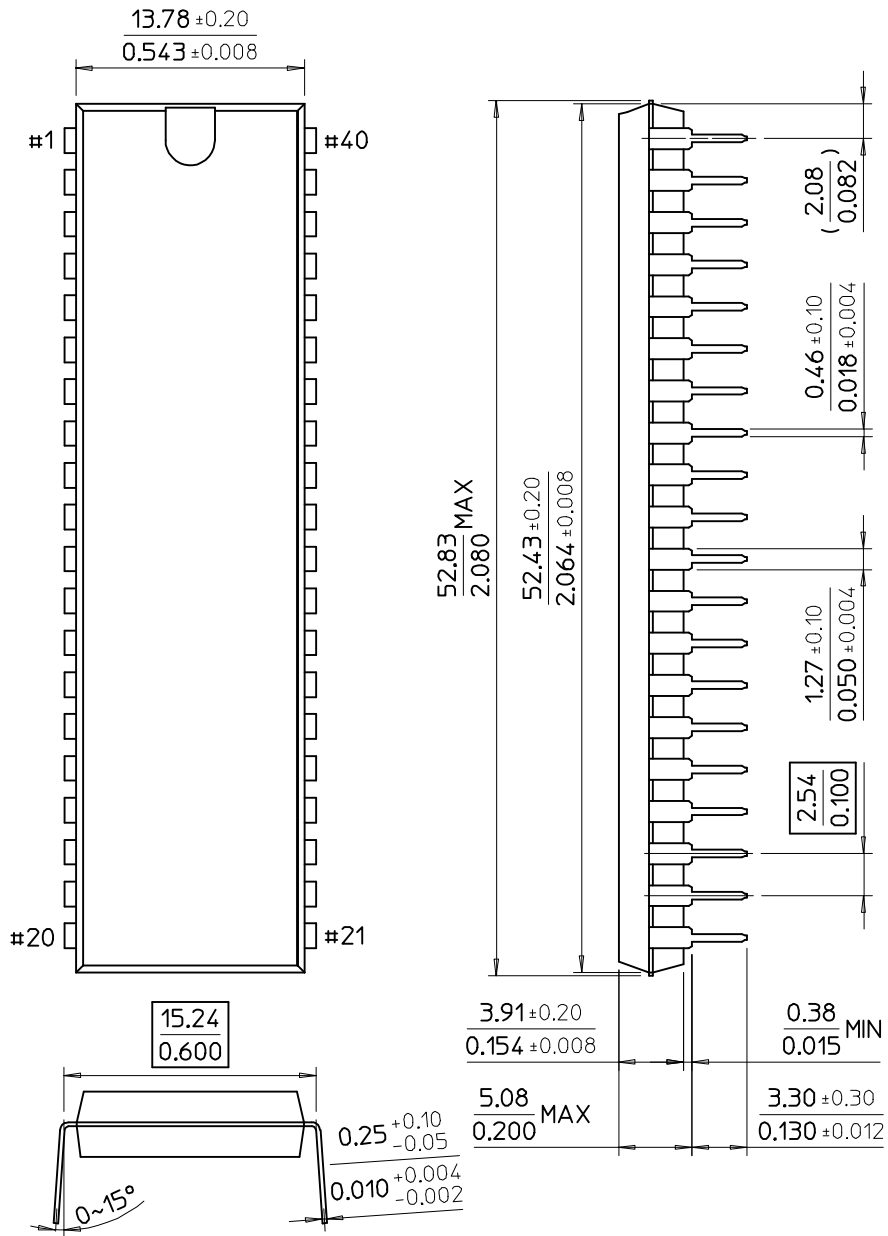

# 40-DIP-600D

Dimensions in Millimeters/inches

SAMSUNG ELECTRONICS CO.,LTD.